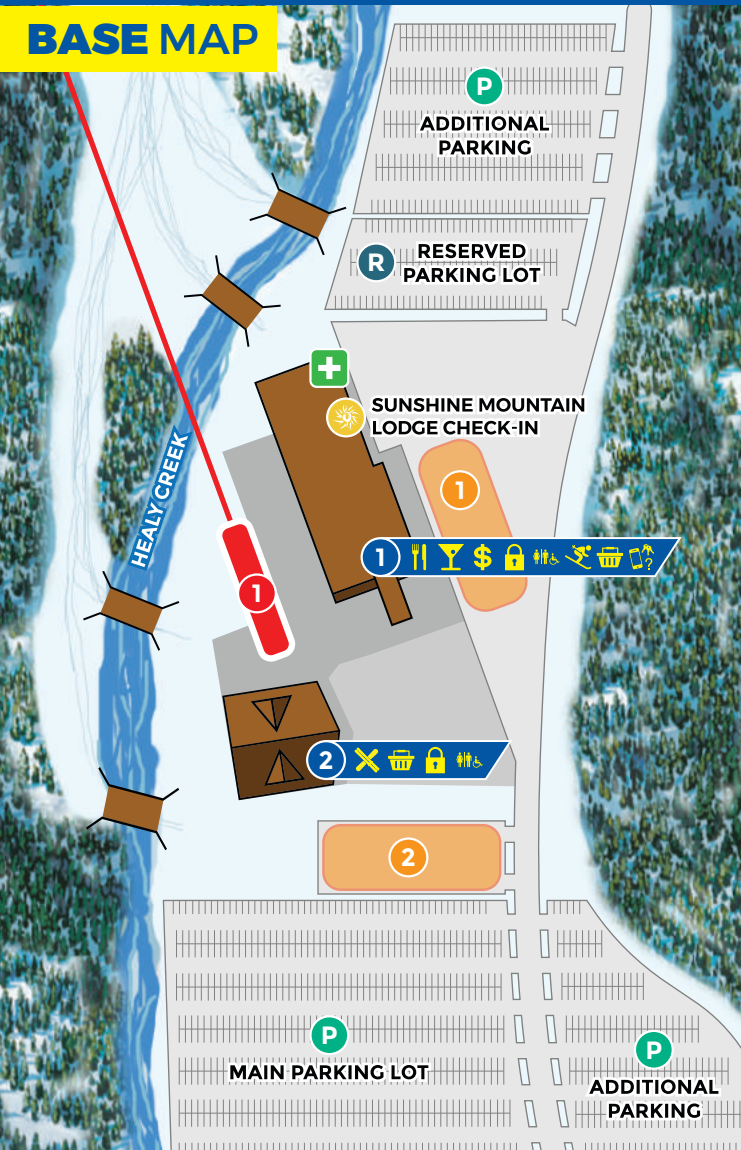

LEGEND

- 1 Creekside Lodge

- 2 Bourgeau Lodge

- 3 Sunshine Mountain Lodge

- 4 Old Sunshine Lodge

- 5 Centennial Lodge

- 6 Salomon Demo & Service Center

- 1 Village Gondola

- 2 Angel Express Quad

- 3 Strawberry Express Quad

- 4 Mighty Might Learning Area

- 5 Standish Express Quad

- 6 Tiny Tigers Carpet Lift

- 7 Wawa Quad

- 1 Banff Bus Pick-Up / Drop-Off

- 2 5 Minute Drop-Off Zone

Washrooms	Lockers
Handicap Washrooms	Shopping
Bar / Lounge	Rentals
Restaurant	Ski School
Accommodation	Lost & Found
Daycare / Kids Kampus	Sightseeing
ATM	First Aid

BASE MAP