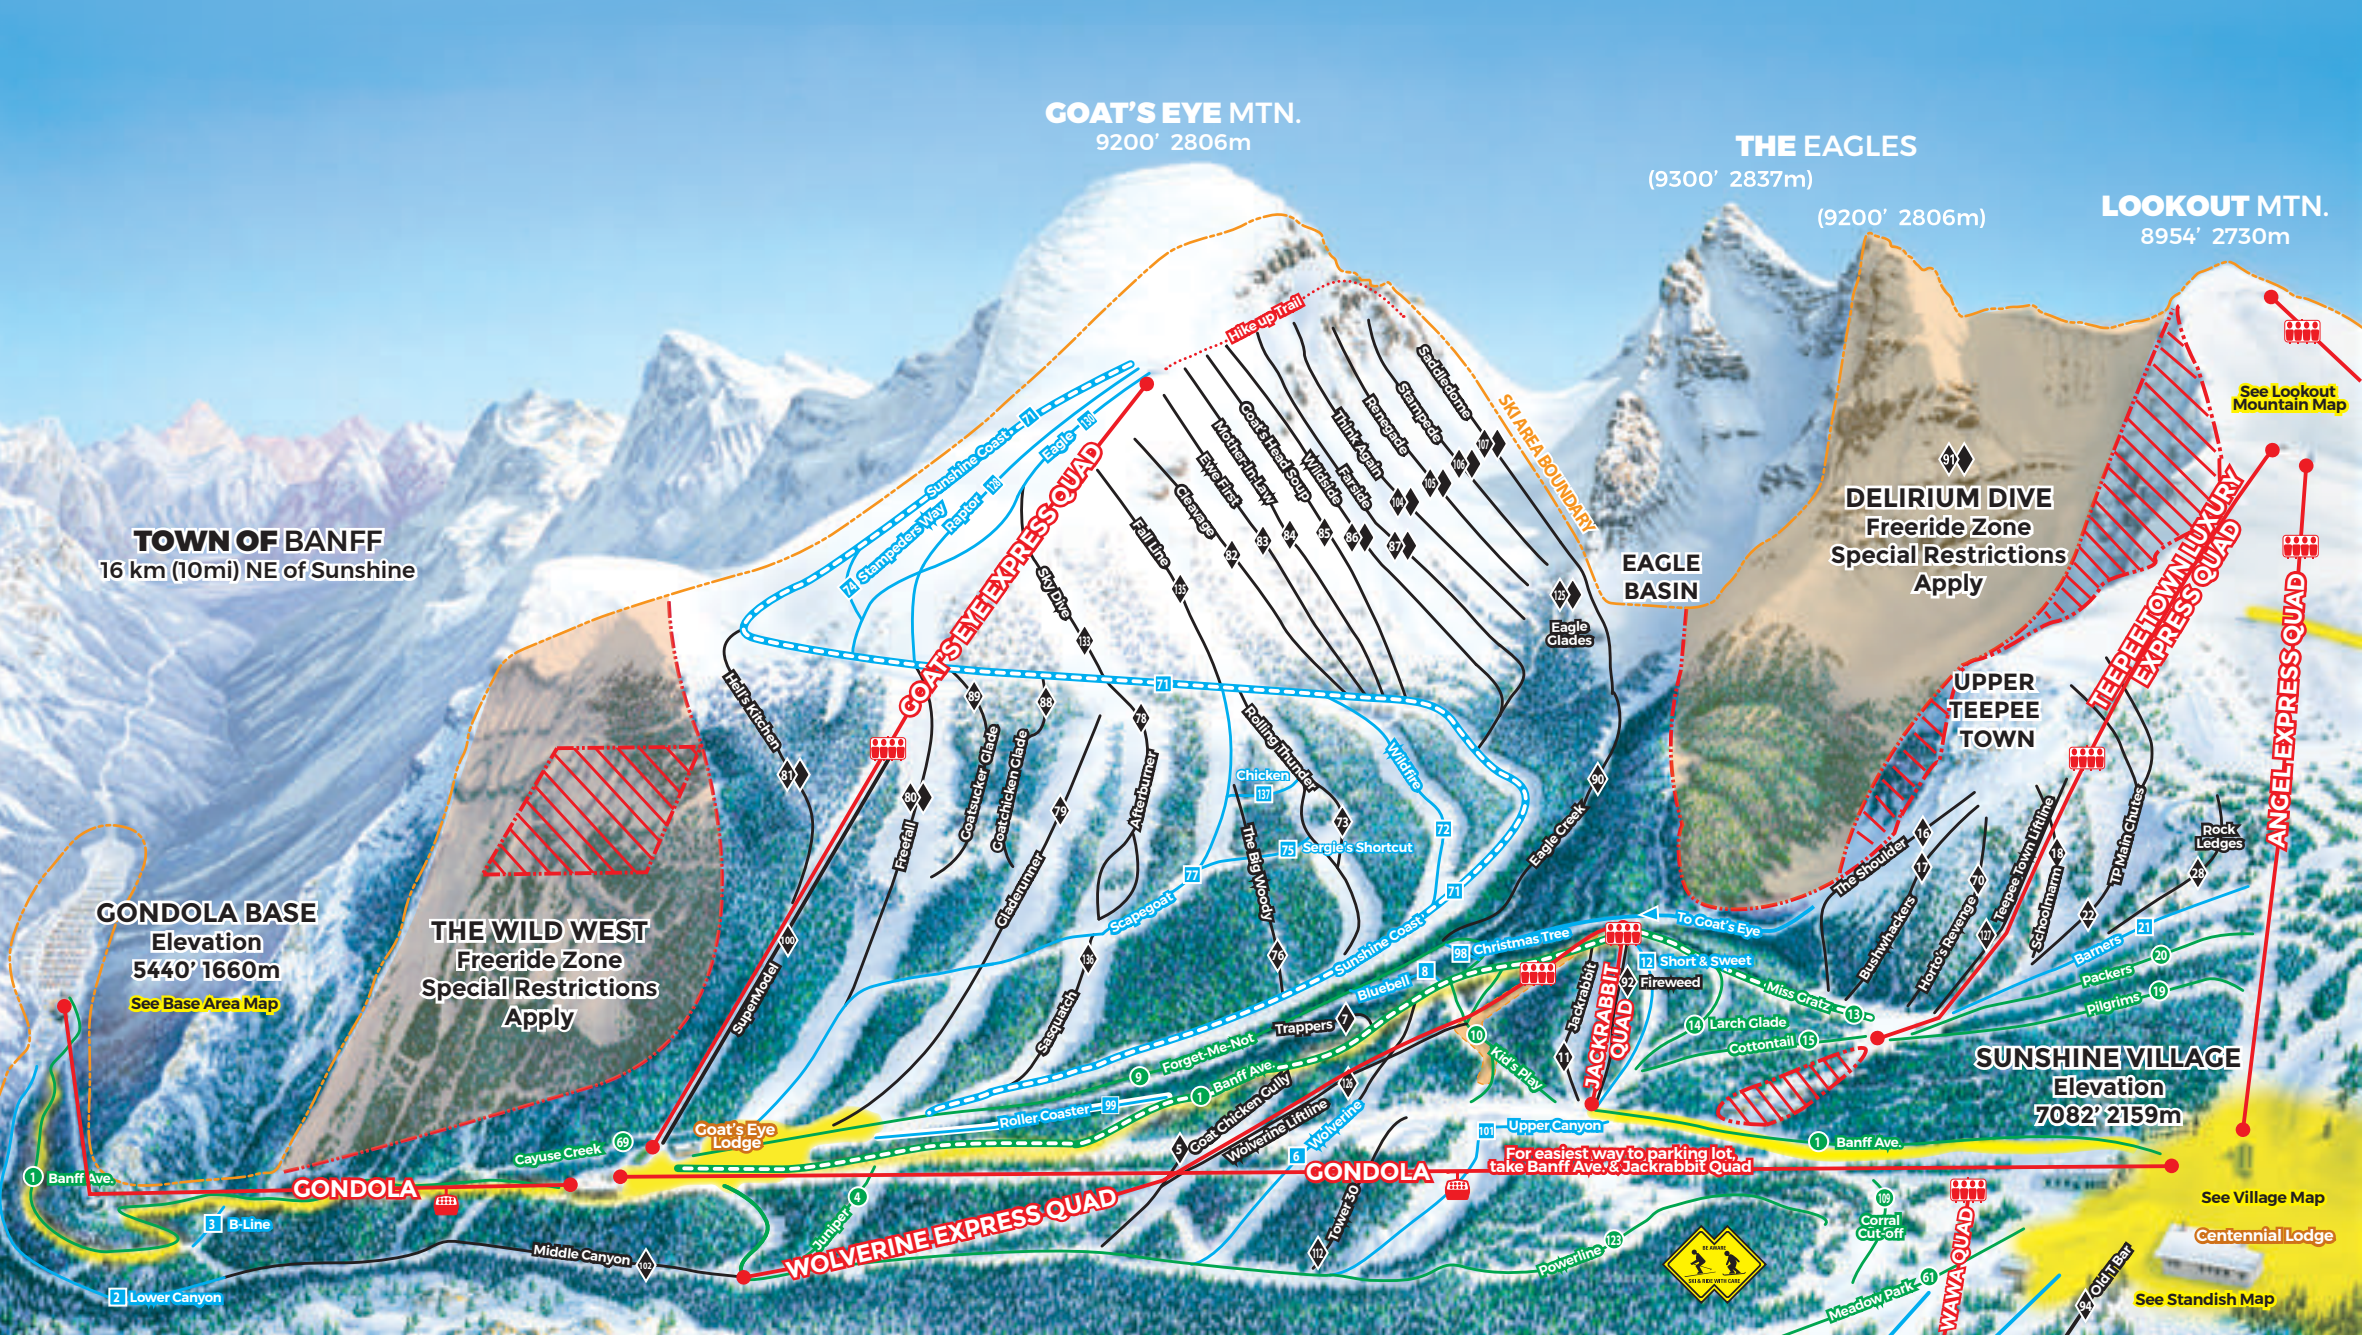

Socket

Socket

Socket

Socket

GOAT'S EYE MTN.
9200' 2806m

THE EAGLES
(9300' 2837m)
(9200' 2806m)

LOOKOUT MTN.
8954' 2730m

TOWN OF BANFF
16 km (10mi) NE of Sunshine

GONDOLA BASE
Elevation
5440' 1660m
See Base Area Map

THE WILD WEST
Freeride Zone
Special Restrictions
Apply

DELIRIUM DIVE
Freeride Zone
Special Restrictions
Apply

SUNSHINE VILLAGE
Elevation
7082' 2159m

See Lookout Mountain Map

See Village Map
Centennial Lodge

See Standish Map

For easiest way to parking lot, take Banff Ave. & Jackrabbit Quad

SPLIT SEI
9,442' 2,878m

THE MONARCH
9,528' 2,904m

MT. STANDISH
7,875' 2,398m

TWIN CAIRNS
8,354' 2,546m

ROCK ISLE LAKE
SUNSHINE MEADOWS

THE ELBOW

See Lookout Map

See Village Map

Monarch, BC

LEGEND

- 1 Creekside Lodge

- 2 Bourgeau Lodge